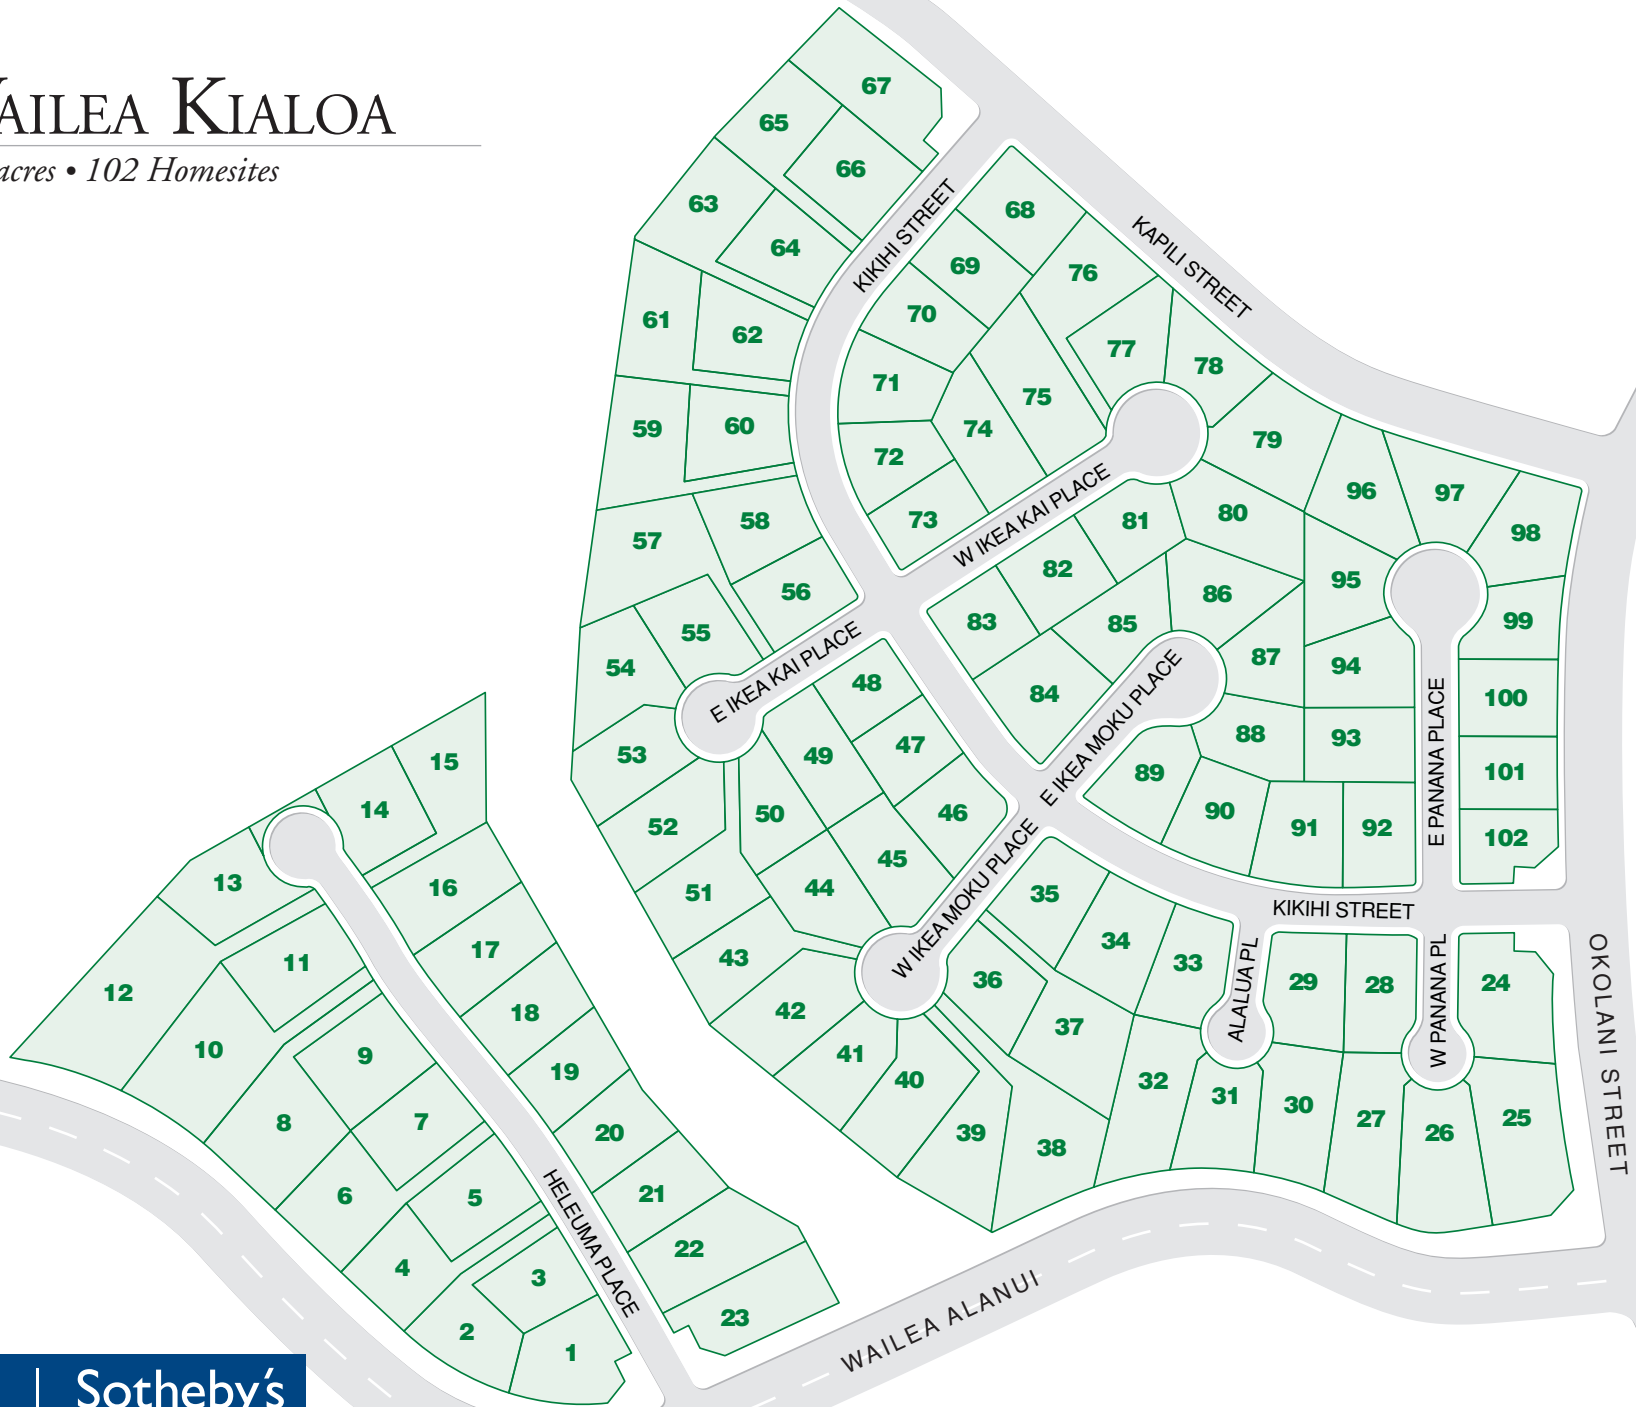

WAILEA KIALOA

34 acres • 102 Homesites

Island

Sotheby's
INTERNATIONAL REALTY